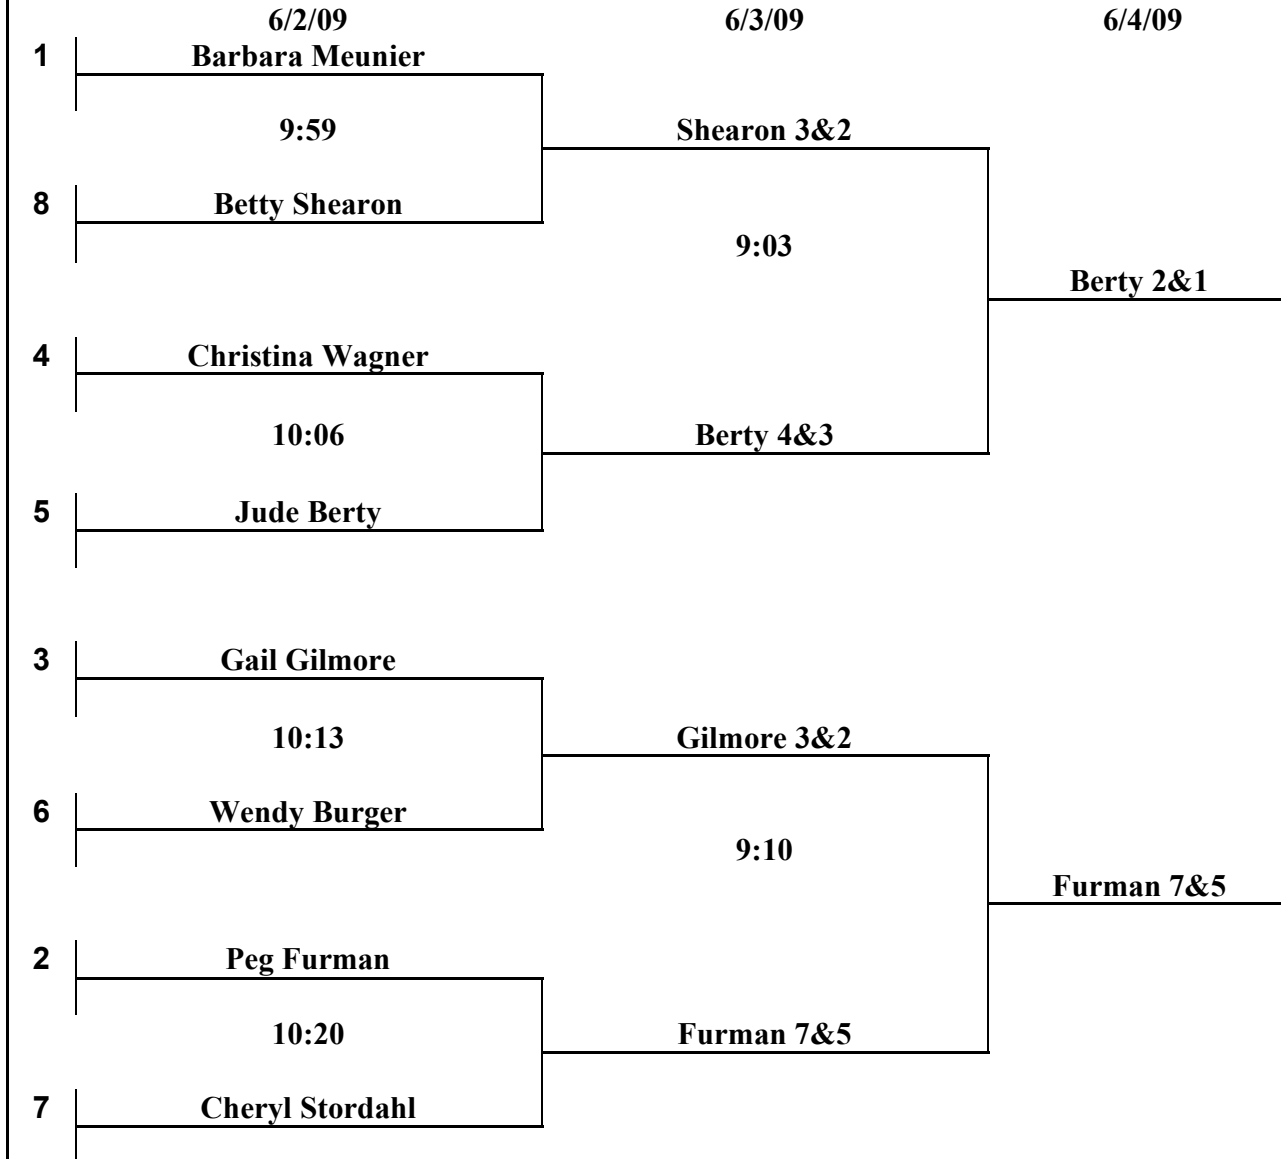

Johnson 7&6

Runner Up Starr Sanford

WGAMI Second Flight

	6/2/09	6/3/09	6/4/09
1	Haylin Harris	Harris	
8	Bye	8:42	
4	Carole Gilbride	Gilbride 19holes	Harris 3&1
5	Beverly Copeland		
3	Betty Bouse	Bouse 3&1	
6	Jeannie Marren	8:49	Bouse 2&1
2	Patty Yeager	Yeager 6&5	
7	Sharon Hasselburg		

Champion Haylin Harris

Harris 5&4

Runner Up Betty Bouse

WGAMI Third Flight

Champion Peg Furman

Furman 3&1

Runner Up Jude Berty

WGAMI Fourth Flight