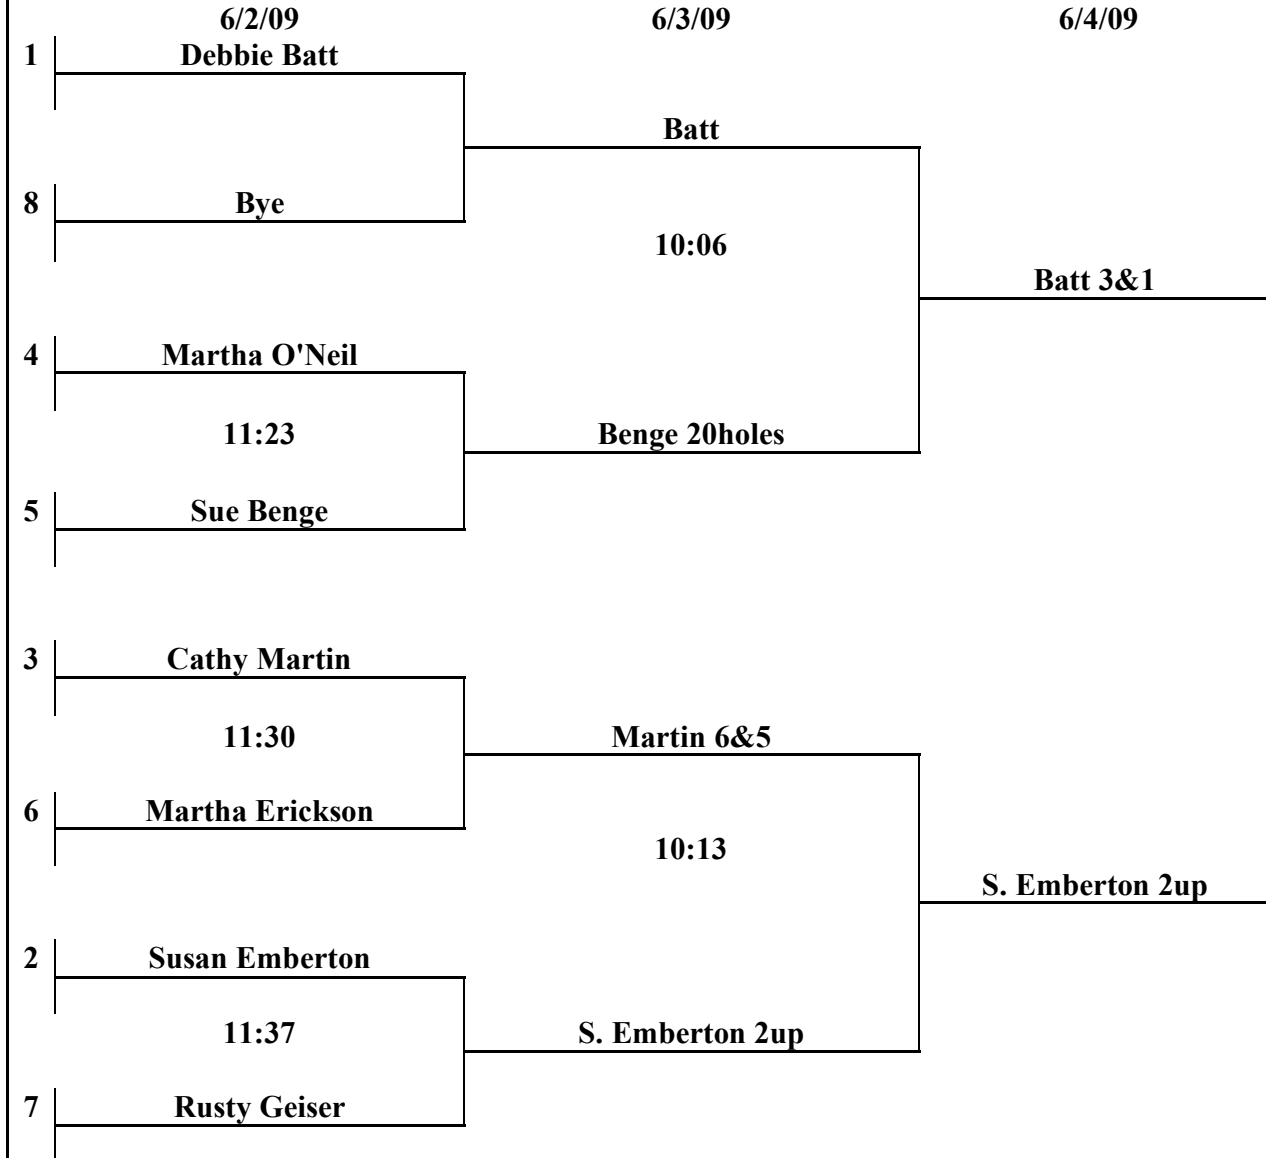

Champion Fran Minor

Minor 6&5

Runner Up Tammy Wiggins

WGAMI Seventh Flight

Champion Debbie Batt

Batt 2up

Runner Up Susan Emberton