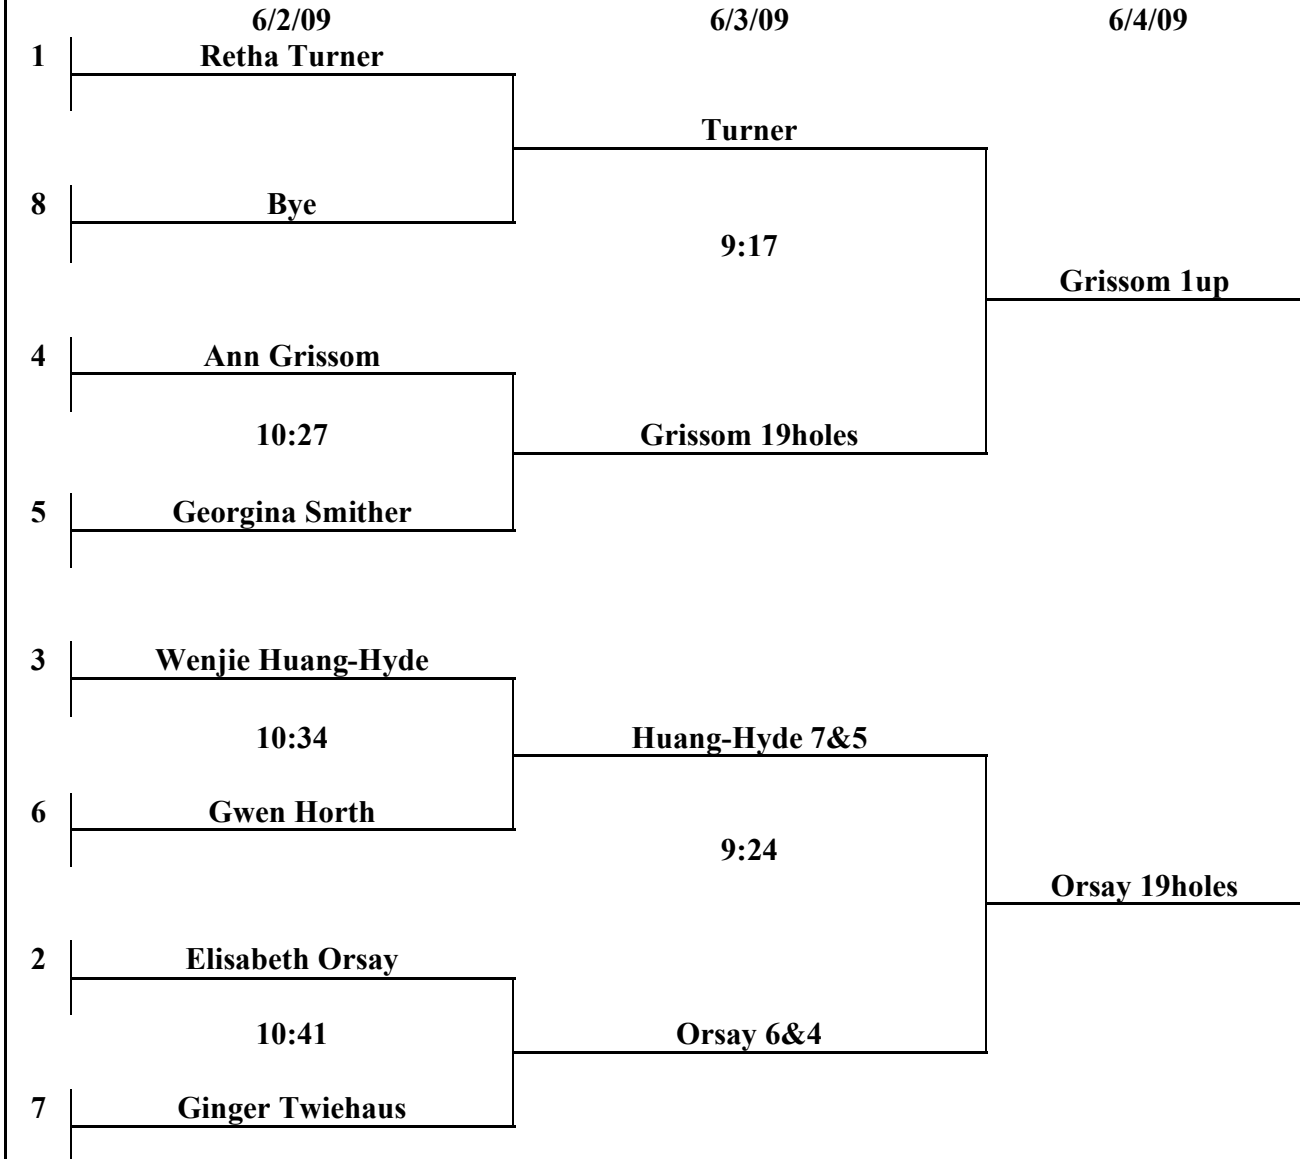

Champion Haylin Harris

Harris 5&4

Runner Up Betty Bouse

WGAMI Third Flight

Champion Peg Furman

Furman 3&1

Runner Up Jude Berty

WGAMI Fourth Flight